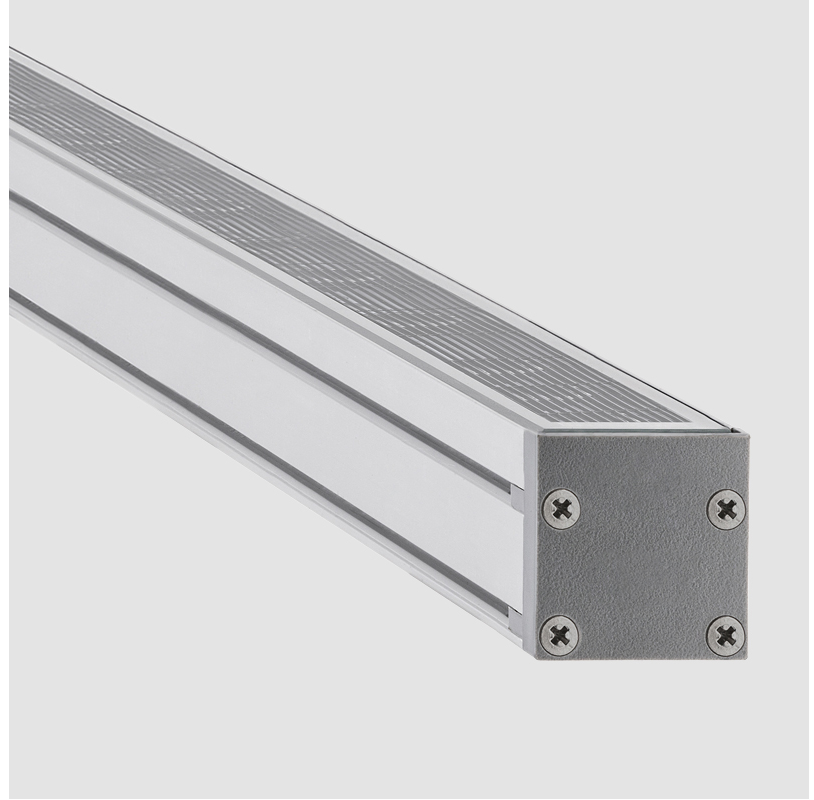

E12I0051- -

base number   Color   Lens
Temperature   Options

1. To build a product code in our configurator select the specify button on the base model # product page
2. To build a manual product code on this datasheet choose from the options listed below in blue font and add the suffix to the base model #

GENERAL

Series: LinearI 30
Partner: Zaneen
Division: Exterior
Installation: Recessed
Product Type: Wall Grazer
Mounting Location: In-Ground
Light Distribution: Uplight

PHYSICAL

Shape: Rectangle
Length (mm): 568
Length (in): 22 ³/₈"
Width (mm): 30
Width (in): 1 ³/₁₆"
Height (mm): 53.5
Height (in): 2 ¹/₈"
Weight (kg): 0.46
Weight (lbs): 1.014
Diffuser: Extra clear tempered 6mm
Fixture Finish: ANA
Fixture Material: Extruded Aluminum
Cable Details: IP68 30cm Cable with Easy Lock system

ELECTRICAL

Lamp Type: LED
Input Wattage (W): 32
Total Output Wattage (W): 25
Dimming: Non-Dimmable
Driver Included: No
Driver Location: Remote
Driver Type: Constant Voltage - Universal
Driver Class: Class 2
Input Voltage (V): 120 - 277
Output Voltage (V): 24
Upon Request: Phase Dimming (120Vac only) / 0-10V Dimming

LED

Color Temperature (*K): 2200 / 2700 / 3000 / 4000
Max. Delivered Lumen (lm): 2280 (3000K)
CRI: >90 CRI
Lamp Life (hrs): 100000

OPTICAL

Optic^o: 12 / 21 / 31 / 46 / 13x36
Adjustability: Tilt ±20°

RATINGS AND CERTIFICATIONS

Certified By: Certified for North American Standards
IP rating: IP67
IK Rating: IK06