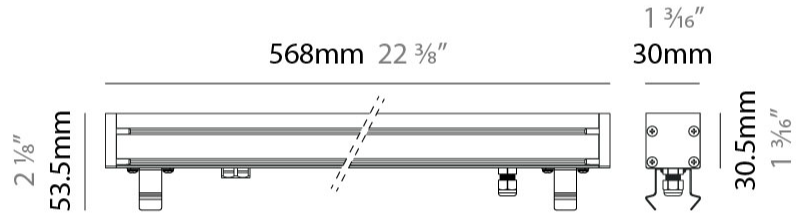

E12I0051- -

base number   Color   Lens
Temperature   Options

1. To build a product code in our configurator select the specify button on the base model # product page
2. To build a manual product code on this datasheet choose from the options listed below in blue font and add the suffix to the base model #

GENERAL

Series: LinearI 30
Partner: Zaneen
Division: Exterior
Installation: Recessed
Product Type: Wall Grazer
Mounting Location: In-Ground
Light Distribution: Uplight

PHYSICAL

Shape: Rectangle
Length (mm): 568
Length (in): 22 ³/₈"
Width (mm): 30
Width (in): 1 ³/₁₆"
Height (mm): 53.5
Height (in): 2 ¹/₈"
Weight (kg): 0.46
Weight (lbs): 1.014
Diffuser: Extra clear tempered 6mm
Fixture Finish: ANA
Fixture Material: Extruded Aluminum
Cable Details: IP68 30cm Cable with Easy Lock system

ELECTRICAL

Lamp Type: LED
Input Wattage (W): 32
Total Output Wattage (W): 25
Dimming: Non-Dimmable
Driver Included: No
Driver Location: Remote
Driver Type: Constant Voltage - Universal
Driver Class: Class 2
Input Voltage (V): 120 - 277
Output Voltage (V): 24
Upon Request: Phase Dimming (120Vac only) / 0-10V Dimming

LED

Color Temperature (*K): 2200 / 2700 / 3000 / 4000
Max. Delivered Lumen (lm): 2280 (3000K)
CRI: >90 CRI
Lamp Life (hrs): 100000

OPTICAL

Optic^o: 12 / 21 / 31 / 46 / 13x36
Adjustability: Tilt ±20°

RATINGS AND CERTIFICATIONS

Certified By: Certified for North American Standards
IP rating: IP67
IK Rating: IK06