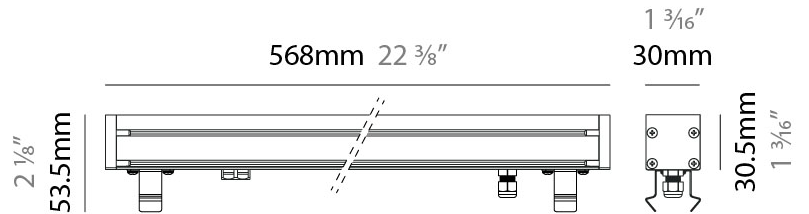

PROJECT
TYPE
SPECIFIER
QUANTITY
DATE

1. To build a product code in our configurator select the specify button on the base model # product page
2. To build a manual product code on this datasheet choose from the options listed below in blue font and add the suffix to the base model #

GENERAL

Series: LinearI 30
Partner: Zaneen
Division: Exterior
Installation: Recessed
Product Type: Wall Grazer
Mounting Location: In-Ground
Light Distribution: Uplight

PHYSICAL

Shape: Rectangle
Length (mm): 568
Length (in): 22 ³/₈"
Width (mm): 30
Width (in): 1 ³/₁₆"
Height (mm): 53.5
Height (in): 2 ¹/₈"
Weight (kg): 0.46
Weight (lbs): 1.014
Diffuser: Extra clear tempered 6mm
Fixture Finish: ANA
Fixture Material: Extruded Aluminum
Cable Details: IP68 30cm Cable with Easy Lock system

ELECTRICAL

Lamp Type: LED
Input Wattage (W): 8.48
Total Output Wattage (W): 6.63
Dimming: Non-Dimmable
Driver Included: No
Driver Location: Remote
Driver Type: Constant Voltage - Universal
Driver Class: Class 2
Input Voltage (V): 120 - 277
Output Voltage (V): 24
Upon Request: Phase Dimming (120Vac only) / 0-10V Dimming

LED

Color Temperature (*K): 2200 / 2700 / 3000 / 4000
Max. Delivered Lumen (lm): 630 (3000K)
CRI: >90 CRI
Lamp Life (hrs): 100000

OPTICAL

Optic°: 12 / 21 / 31 / 46 / 13x36
Adjustability: Tilt ±20°

RATINGS AND CERTIFICATIONS

Certified By: Certified for North American Standards
IP rating: IP67
IK Rating: IK06