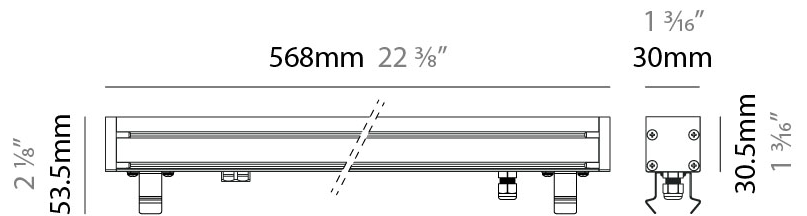

E12I0059- _____ - _____

base number   Color   Lens
Temperature   Options

1. To build a product code in our configurator select the specify button on the base model # product page
2. To build a manual product code on this datasheet choose from the options listed below in blue font and add the suffix to the base model #

GENERAL

Series: LinearI 30
Partner: Zaneen
Division: Exterior
Installation: Recessed
Product Type: Wall Grazer
Mounting Location: In-Ground
Light Distribution: Uplight

PHYSICAL

Shape: Rectangle
Length (mm): 568
Length (in): 22 ³/₈"
Width (mm): 30
Width (in): 1 ³/₁₆"
Height (mm): 53.5
Height (in): 2 ¹/₈"
Weight (kg): 0.46
Weight (lbs): 1.014
Diffuser: Extra clear tempered 6mm
Fixture Finish: ANA
Fixture Material: Extruded Aluminum
Cable Details: IP68 30cm Cable with Easy Lock system

ELECTRICAL

Lamp Type: LED
Input Wattage (W): 16.95
Total Output Wattage (W): 13.24
Dimming: Non-Dimmable
Driver Included: No
Driver Location: Remote
Driver Type: Constant Voltage - Universal
Driver Class: Class 2
Input Voltage (V): 120 - 277
Output Voltage (V): 24
Upon Request: Phase Dimming (120Vac only) / 0-10V Dimming

LED

Color Temperature (*K): 2200 / 2700 / 3000 / 4000
Max. Delivered Lumen (lm): 1140 (3000K)
CRI: >90 CRI
Lamp Life (hrs): 100000

OPTICAL

Optic°: 12 / 21 / 31 / 46 / 13x36
Adjustability: Tilt ±20°

RATINGS AND CERTIFICATIONS

Certified By: Certified for North American Standards
IP rating: IP67
IK Rating: IK06