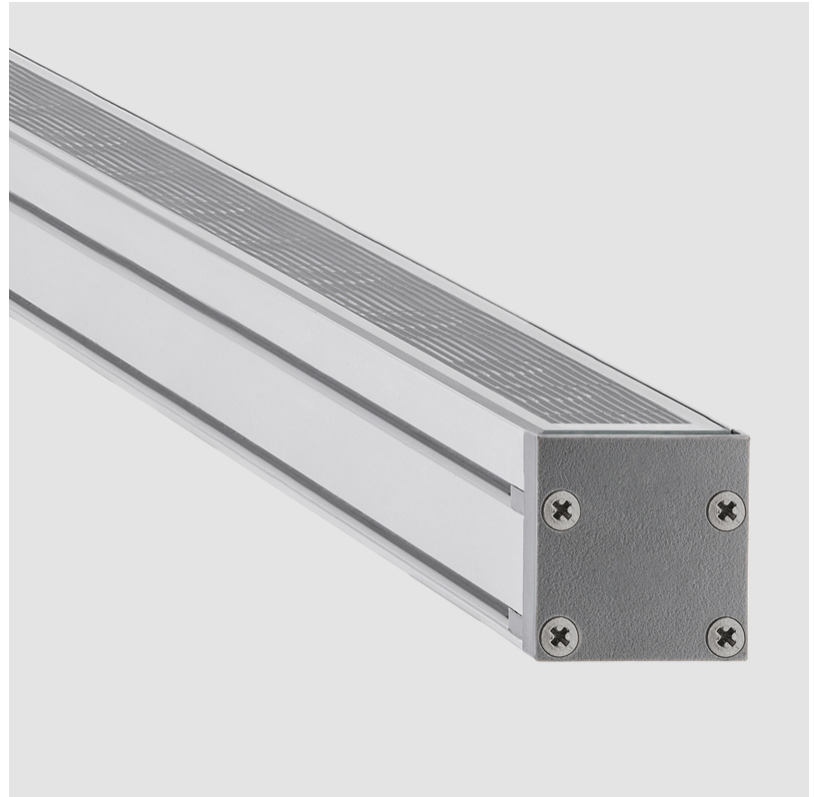

PROJECT
TYPE
SPECIFIER
QUANTITY
DATE

1. To build a product code in our configurator select the specify button on the base model # product page
2. To build a manual product code on this datasheet choose from the options listed below in blue font and add the suffix to the base model #

GENERAL

Series: LinearI 30
Partner: Zaneen
Division: Exterior
Installation: Recessed
Product Type: Wall Grazer
Mounting Location: In-Ground
Light Distribution: Uplight

PHYSICAL

Shape: Rectangle
Length (mm): 568
Length (in): 22 ³/₈"
Width (mm): 30
Width (in): 1 ³/₁₆"
Height (mm): 53.5
Height (in): 2 ¹/₈"
Weight (kg): 0.46
Weight (lbs): 1.014
Diffuser: Extra clear tempered 6mm
Fixture Finish: ANA
Fixture Material: Extruded Aluminum
Cable Details: IP68 30cm Cable with Easy Lock system

ELECTRICAL

Lamp Type: LED
Input Wattage (W): 8.48
Total Output Wattage (W): 6.63
Dimming: Non-Dimmable
Driver Included: No
Driver Location: Remote
Driver Type: Constant Voltage - Universal
Driver Class: Class 2
Input Voltage (V): 120 - 277
Output Voltage (V): 24
Upon Request: Phase Dimming (120Vac only) / 0-10V Dimming

LED

Color Temperature (*K): 2200 / 2700 / 3000 / 4000
Max. Delivered Lumen (lm): 630 (3000K)
CRI: >90 CRI
Lamp Life (hrs): 100000

OPTICAL

Optic°: 12 / 21 / 31 / 46 / 13x36
Adjustability: Tilt ±20°

RATINGS AND CERTIFICATIONS

Certified By: Certified for North American Standards
IP rating: IP67
IK Rating: IK06